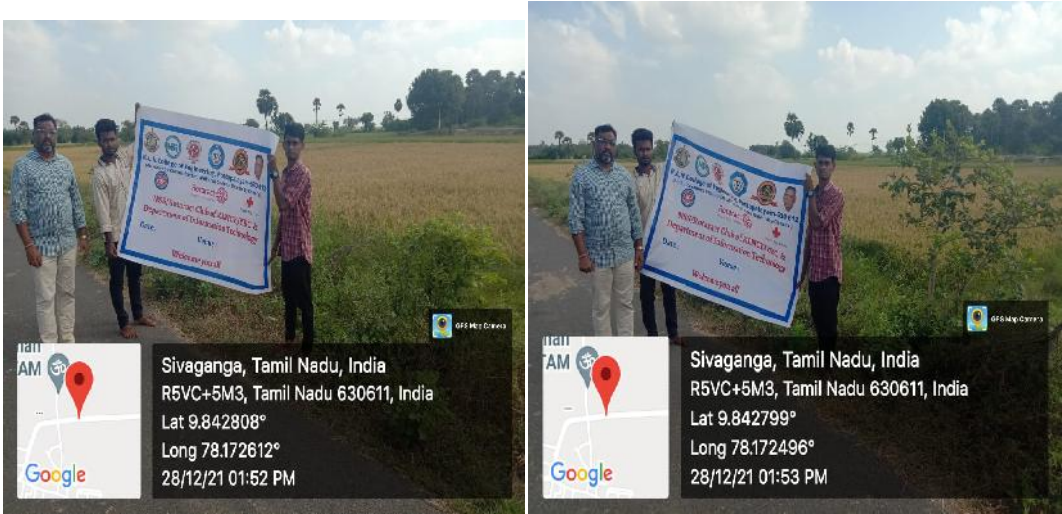

Beyond the campus environmental promotional activities

NSS unit of KLNCE have arranged “Tree Plantation Program” at pottapalayam village nearer to our college.

Tree Plantation Inassociation with Lions Club-Madurai

31.01.23